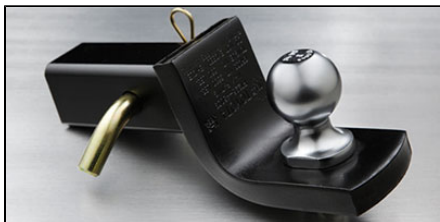

ROOF RACK CROSS BARS
\$421.50*

Take full advantage of your roof space. Designed to enhance the versatility and convenience of your Lexus, these lightweight yet high-strength aluminum cross bars feature a high-gloss black finish with silver-finish end supports to complement the body's styling. The cross bars are easily adjustable when cargo-carrying needs change. The cross bars are both corrosion- and fade-resistant, and load-rated for carrying almost any size load up to 176 pounds (80 kg) when evenly distributed across both bars.

TOWING HITCH - 2 INCH RECEIVER
\$777.00*

Watch the Video ▶

Hitches and Accessories have been designed specifically for your vehicle. Please consult your Lexus Dealer for vehicle specific information. * Note: Trailer Ball sold separately