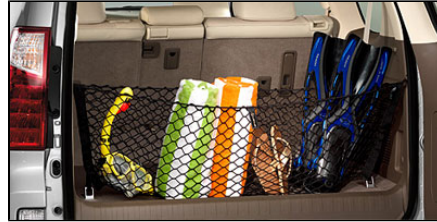

2019 GX 460
MARCH 21, 2019

INTERIOR ACCESSORIES

CARGO LINER
\$135.70*

Watch the Video ▶

This custom-designed Cargo Liner was created specifically to help protect the rear cargo area of your vehicle from dirt, debris, and liquid spills. The Cargo Liner is made of a TPR (Thermo Plastic Rubber) making it flexible and light so it can be easily lifted for access to storage panels beneath, if applicable.

CARGO NET
\$87.40*

From grocery bags to sporting goods, the Lexus cargo net keeps it all together. The highly elastic envelope structure can hold items up to 30 pounds in an upright position. Since the cargo area already has anchors built in, the net is extremely easy to install.